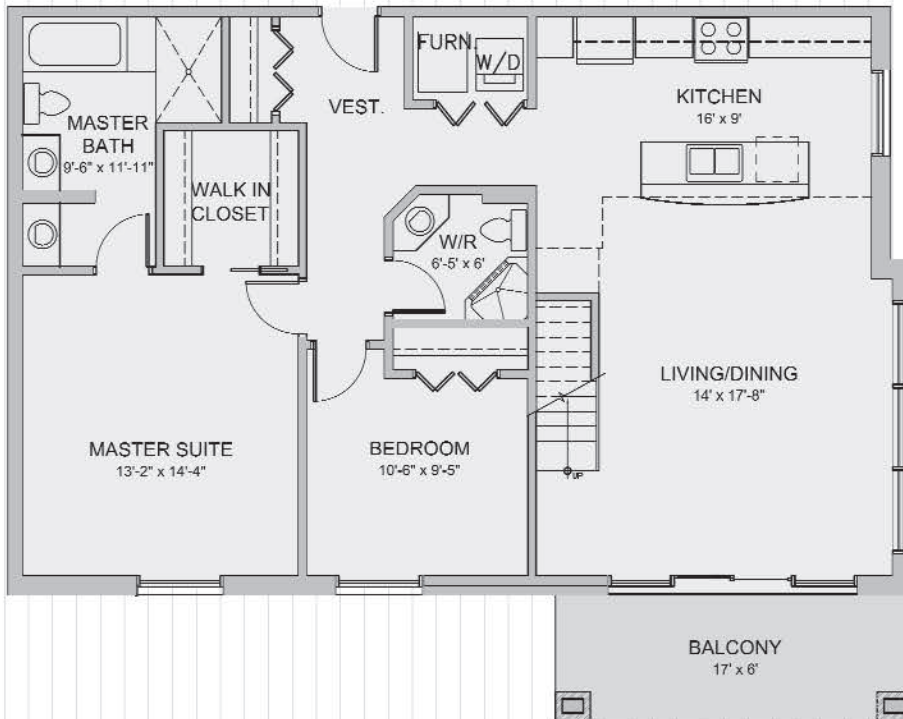

AVONLEE

UPCOUNTRY LIFESTYLE CONDOMINIUMS

SHOWROOM: 63 GORE STREET, UNIT #3, PERTH

TEL: 613-264-2225 1-888-864-2225 WWW.HDDEVELOPMENTS.CA

SUITE 308
1086 Sq. Ft.
Loft 740 Sq. Ft.

NORTH

KEY PLAN

HD