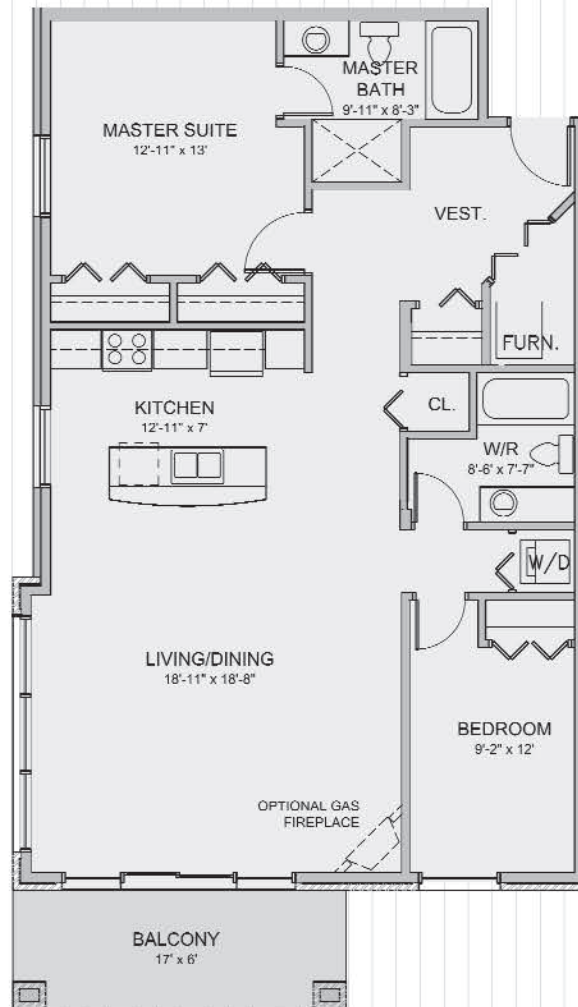

AVONLEE

UPCOUNTRY LIFESTYLE CONDOMINIUMS

SHOWROOM: 63 GORE STREET, UNIT #3, PERTH

TEL: 613-264-2225 1-888-864-2225 WWW.HDDEVELOPMENTS.CA

SUITE 203
1151 Sq. Ft.

KEY PLAN

HD

DEVELOPMENTS